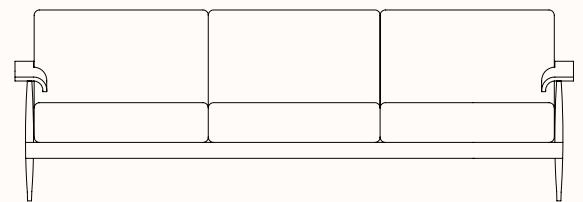

zenithinteriors.com

DOWEL Lounge

Zenith

Features:

A comfortable and compact lounge that blurs residential with commercial design. Dowel is influenced by Sean Dix's passion for all things vintage.

Design: SEAN DIX

Lounge Chair

OW 815mm
OD 923mm
SH 370mm
OH 720mm

2 Seat Sofa

OW 1460mm
OD 923mm
SH 370mm
OH 720mm

3 Seat Sofa

OW 2105mm
OD 923mm
SH 370mm
OH 720mm