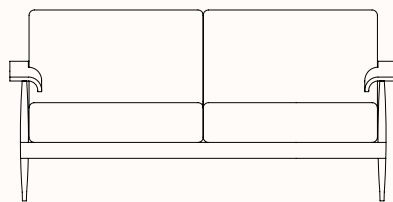

zenithinteriors.com

DOWEL Lounge

Zenith

Features:

A comfortable and compact lounge that blurs residential with commercial design. Dowel is influenced by Sean Dix's passion for all things vintage.

Design: SEAN DIX

Lounge Chair

OW 815mm
OD 923mm
SH 370mm
OH 720mm

2 Seat Sofa

OW 1460mm
OD 923mm
SH 370mm
OH 720mm

3 Seat Sofa

OW 2105mm
OD 923mm
SH 370mm
OH 720mm