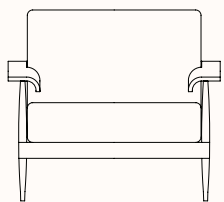

zenithinteriors.com

DOWEL Lounge

Zenith

Features:

A comfortable and compact lounge that blurs residential with commercial design. Dowel is influenced by Sean Dix's passion for all things vintage.

Design: SEAN DIX

Lounge Chair

OW 815mm
OD 923mm
SH 370mm
OH 720mm

2 Seat Sofa

OW 1460mm
OD 923mm
SH 370mm
OH 720mm

3 Seat Sofa

OW 2105mm
OD 923mm
SH 370mm
OH 720mm